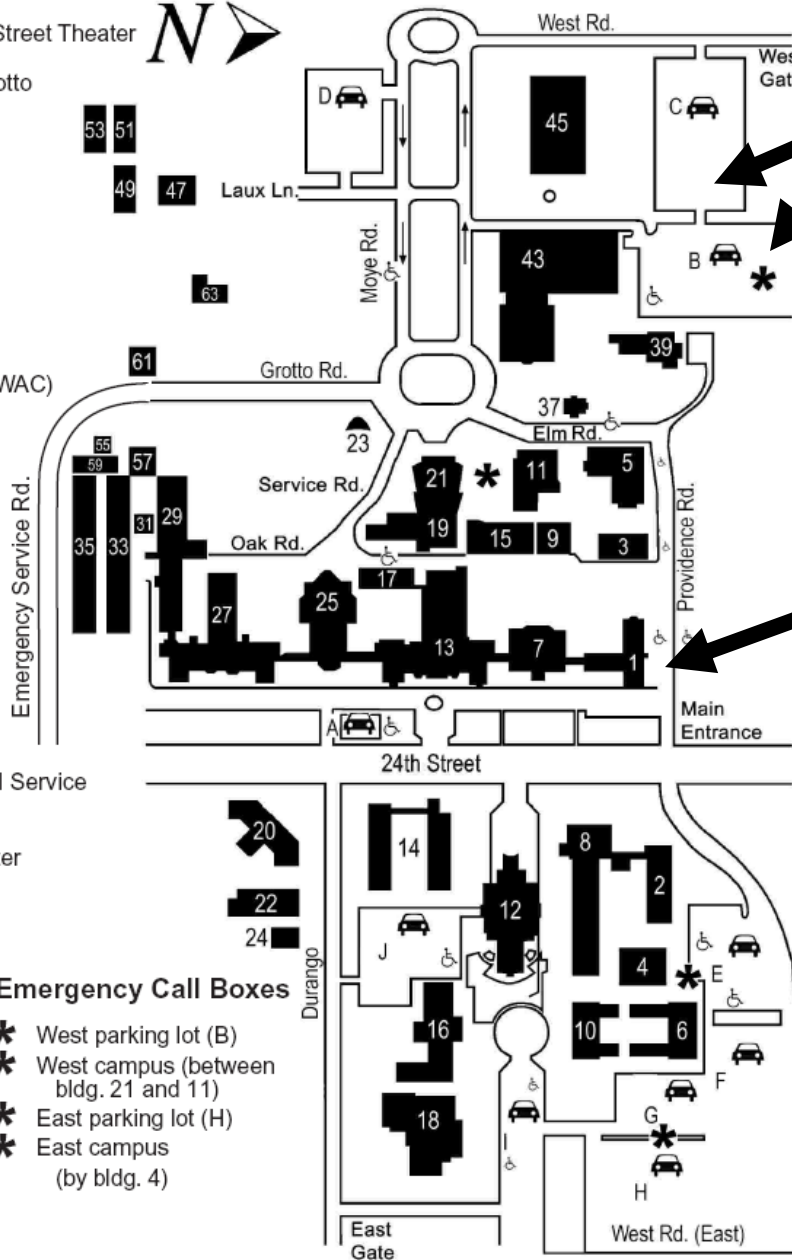

East Campus

2. Ayres Hall
4. Flores Student Lounge
6. Flores Hall
8. Pacelli Hall
10. Centennial Hall
12. Sister Elizabeth Anne Sueltenfuss Library
14. St. Martin Hall Annex
16. Harry Jersig Center
18. Worden School of Social Service
20. St. Martin Hall
22. St. Martin Hall Gym
24. Child Development Center

Parking

- A. Visitors (Main)
- B. West Lot
- C. Tennis Court Lot
- D. Laux Lot
- E. Ayres Lot
- F. Flores Lot
- G. Centennial Lot
- H. New East Lot
- I. Worden Lot
- J. Jersig Lot

Emergency Call Boxes

- * West parking lot (B)
- * West campus (between bldg. 21 and 11)
- * East parking lot (H)
- * East campus (by bldg. 4)

OUR LADY OF THE LAKE UNIVERSITY

411 S.W. 24th Street
San Antonio, TX 78238

FREE PARKING!

Location: Blue Room, Providence Hall

Driving Directions:

From IH-35/IH-10: exit Commerce Street and go West on Commerce Street (away from downtown) and continue approximately eight miles to 24th Street, turn left to campus.

From Highway 90: exit Cupples Road and follow Cupples north; it will lead straight into 24th Street. Follow 24th Street to campus.